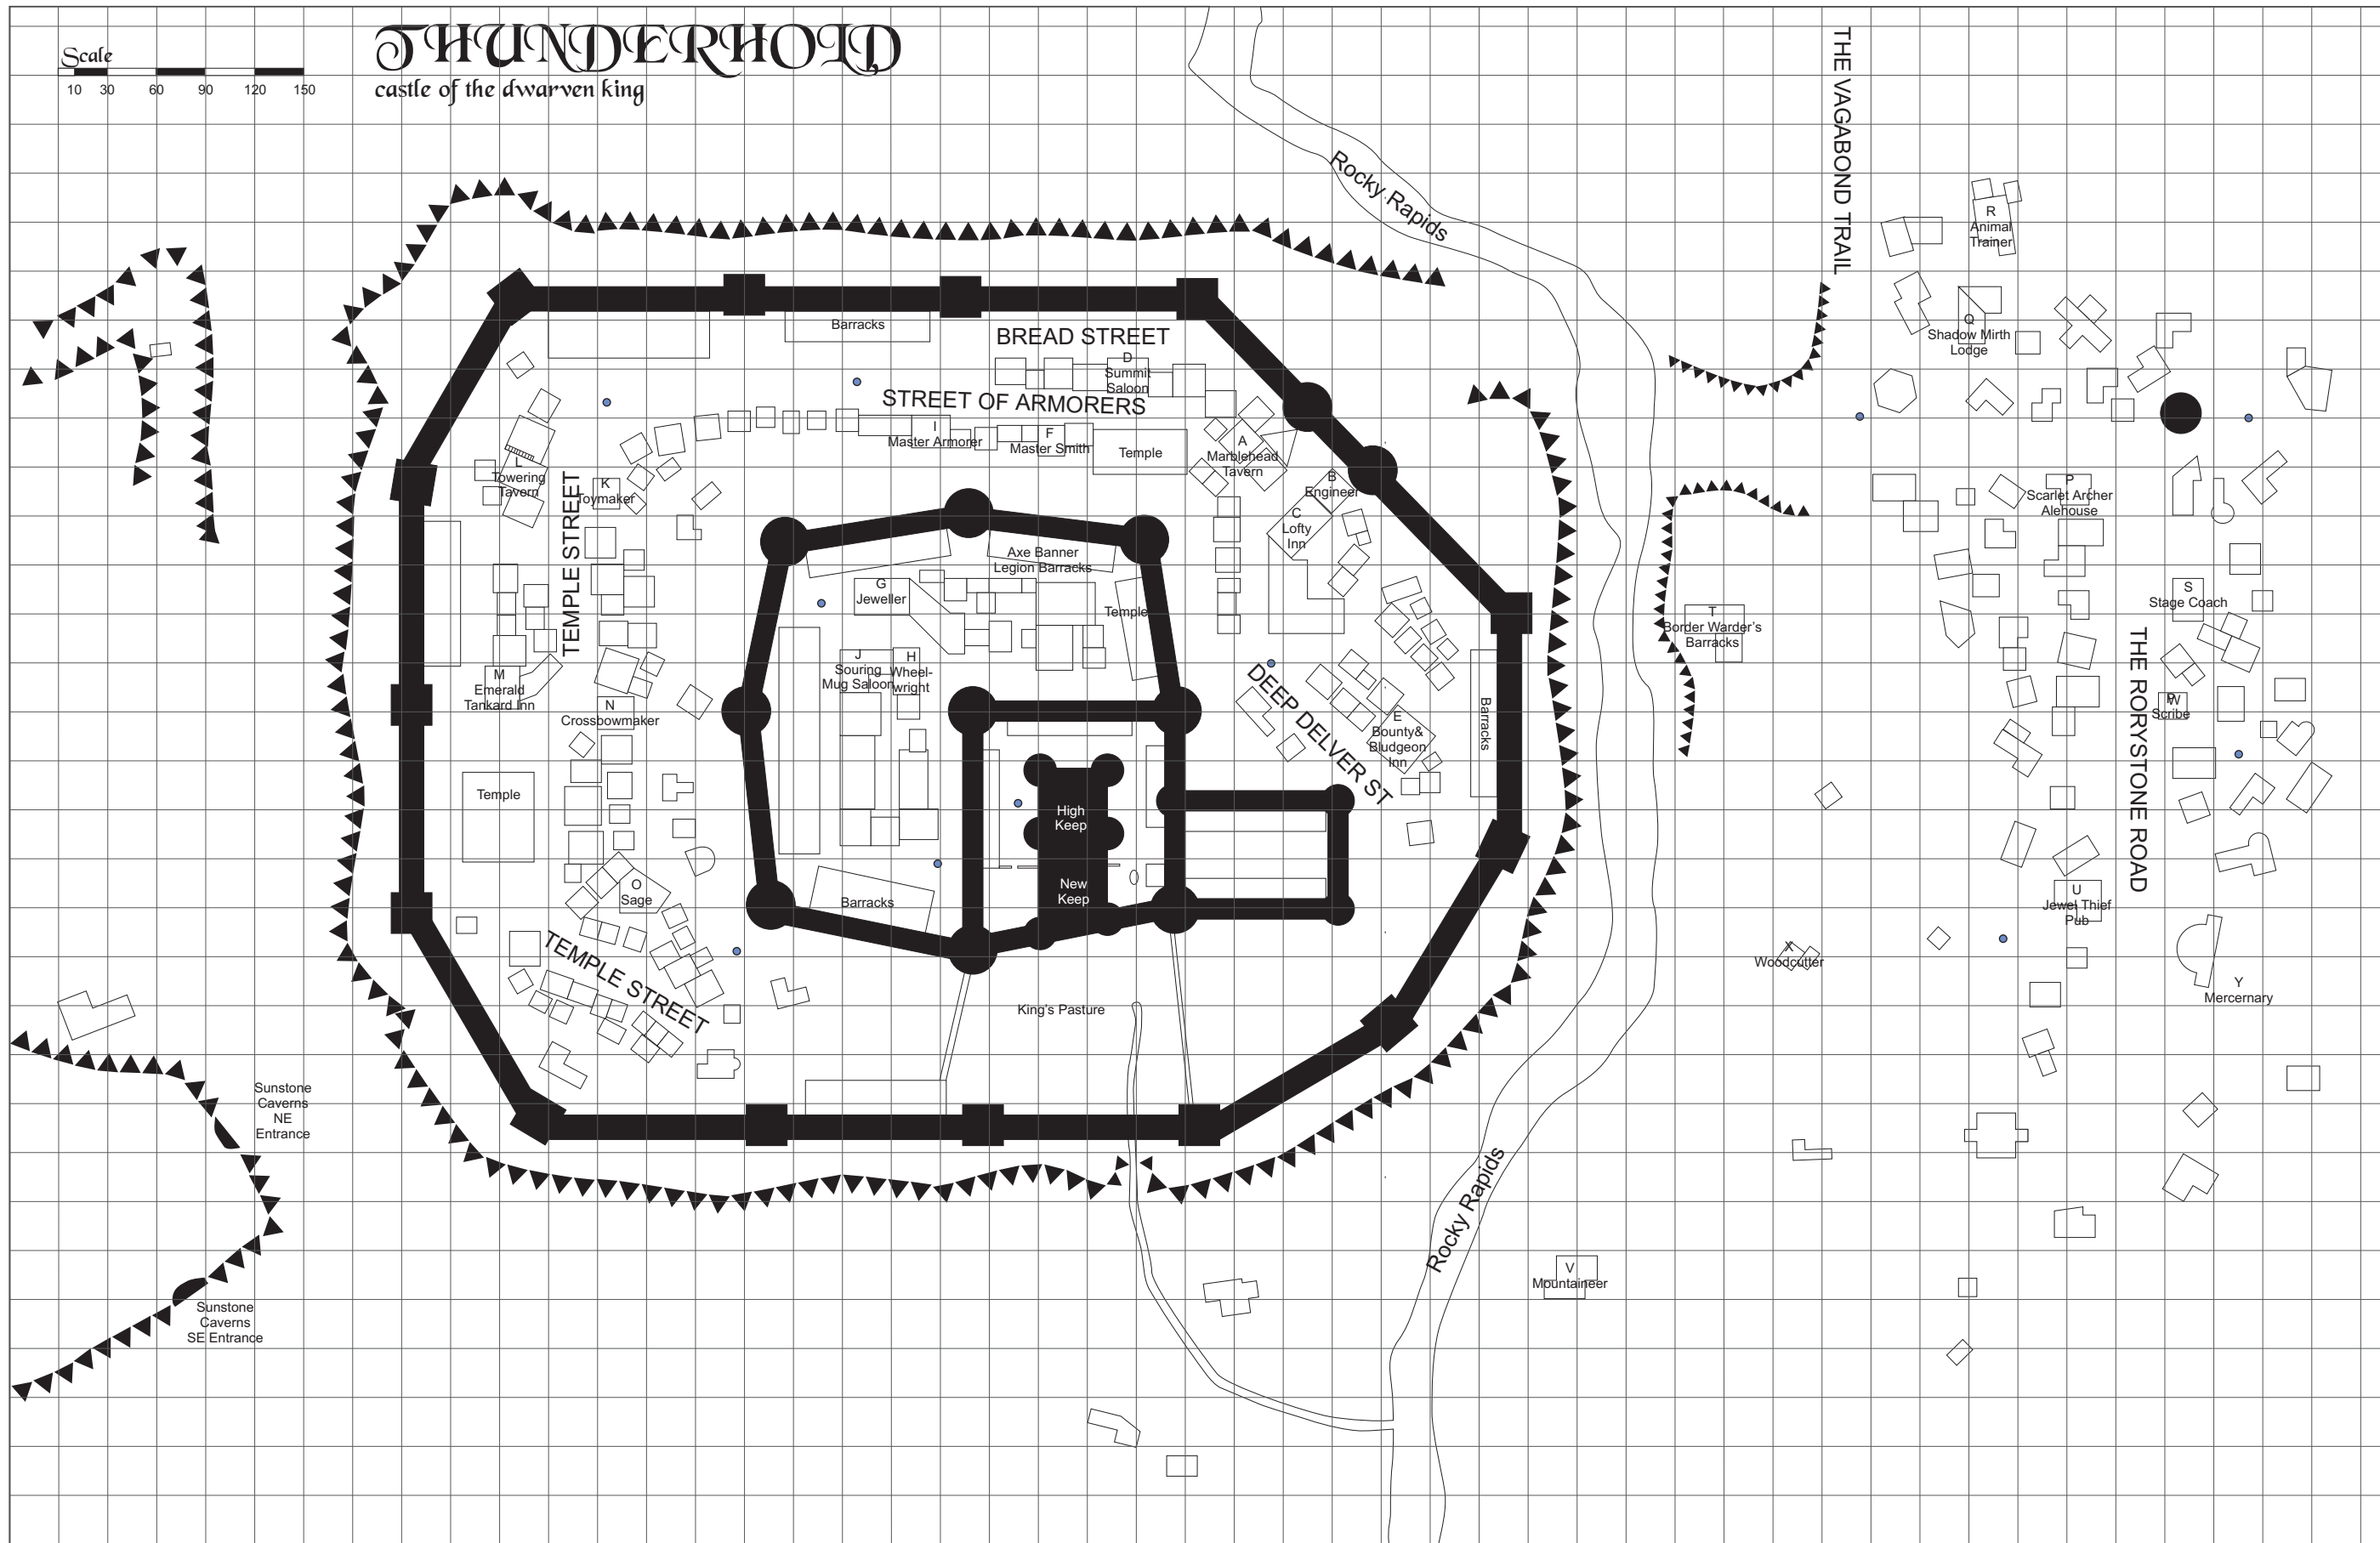

# THUNDERHOLD

castle of the dwarven king

Sunstone Caverns  
NE Entrance

Sunstone Caverns  
SE Entrance

Rocky Rapids

Rocky Rapids

THE VAGABOND TRAIL

THE RORYSTONE ROAD

BREAD STREET

STREET OF ARMORS

TEMPLE STREET

TEMPLE STREET

DEEP DELVER ST

Barracks

Summit Saloon

Master Armorer

Master Smith

Temple

Marblehead Tavern

Engineer

C Lofty Inn

Axe Banner Legion Barracks

G Jeweller

Temple

J Sourcing Wheel

H Mug Saloonwright

M Emerald Tankard Inn

N Crossbowmaker

Temple

O Sage

Barracks

King's Pasture