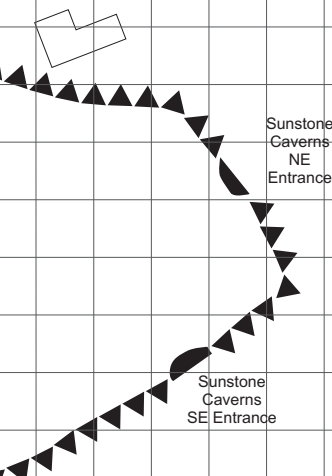

# THUNDERHOLD

castle of the dwarven king

Sunstone Caverns  
NE Entrance

Sunstone Caverns  
SE Entrance

Rocky Rapids

Rocky Rapids

THE VAGABOND TRAIL

THE RORYSTONE ROAD

BREAD STREET

STREET OF ARMORS

TEMPLE STREET

TEMPLE STREET

DEEP DELVER ST

Barracks

Summit Saloon

Master Armorer